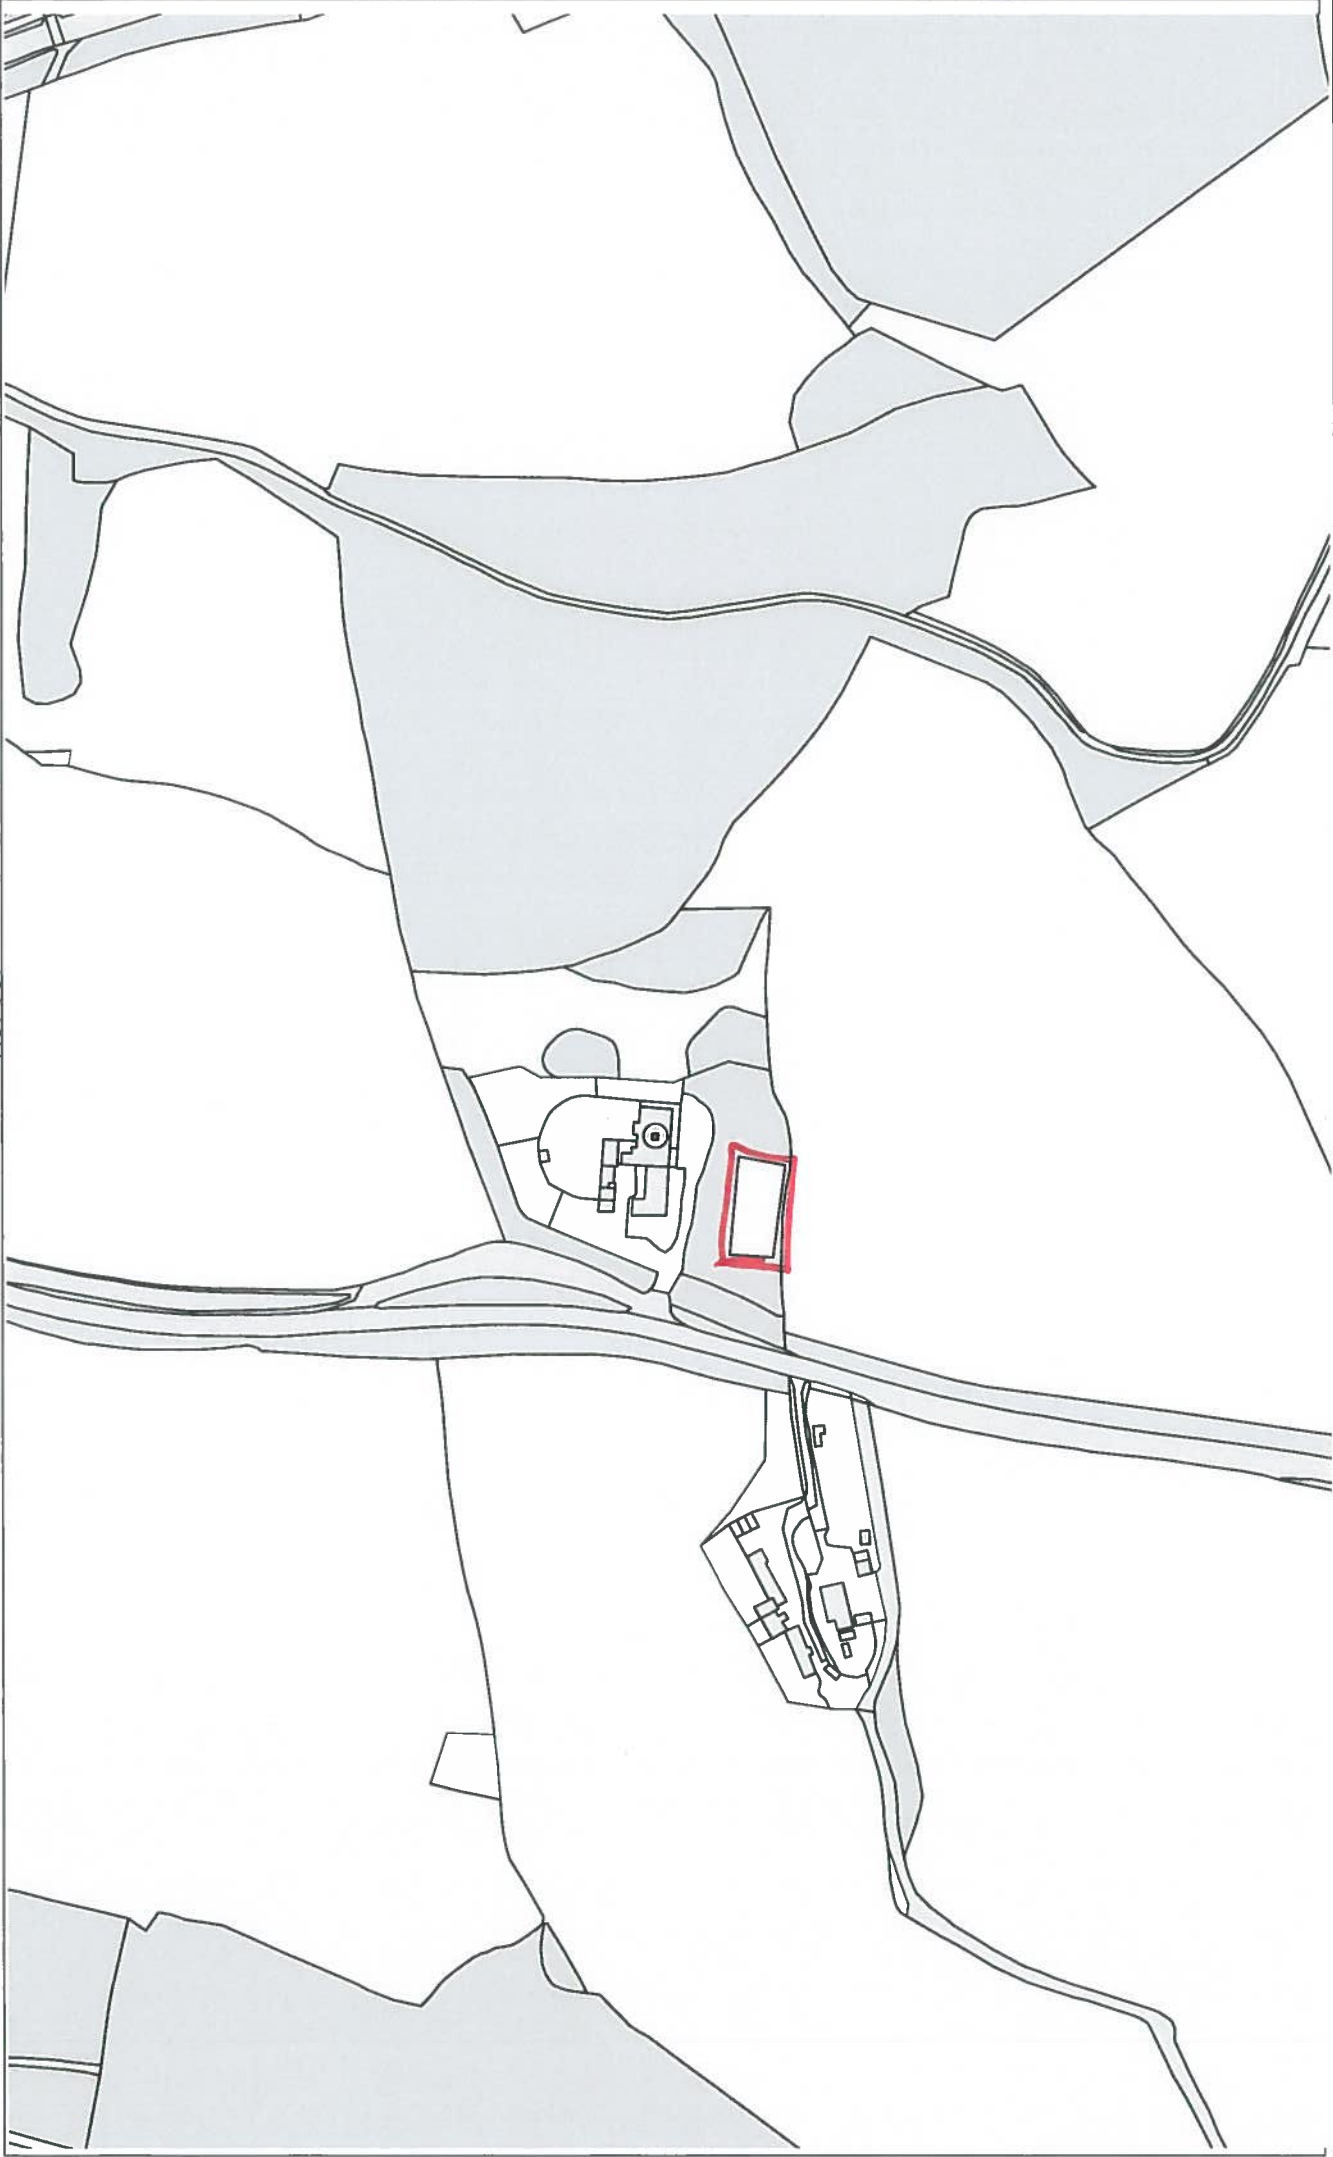

APPENDIX A

LOCATION MAPS

Not Set

Not Set

Organisation	Torrige District Council
Department	Department
Comments	Not Set
Date	29 January 2018

Scale : 1:2702

© Crown copyright and database rights 2016 Ordnance Survey 100022736
You are not permitted to copy, sub-license, distribute or sell any of this data to third parties in any form.